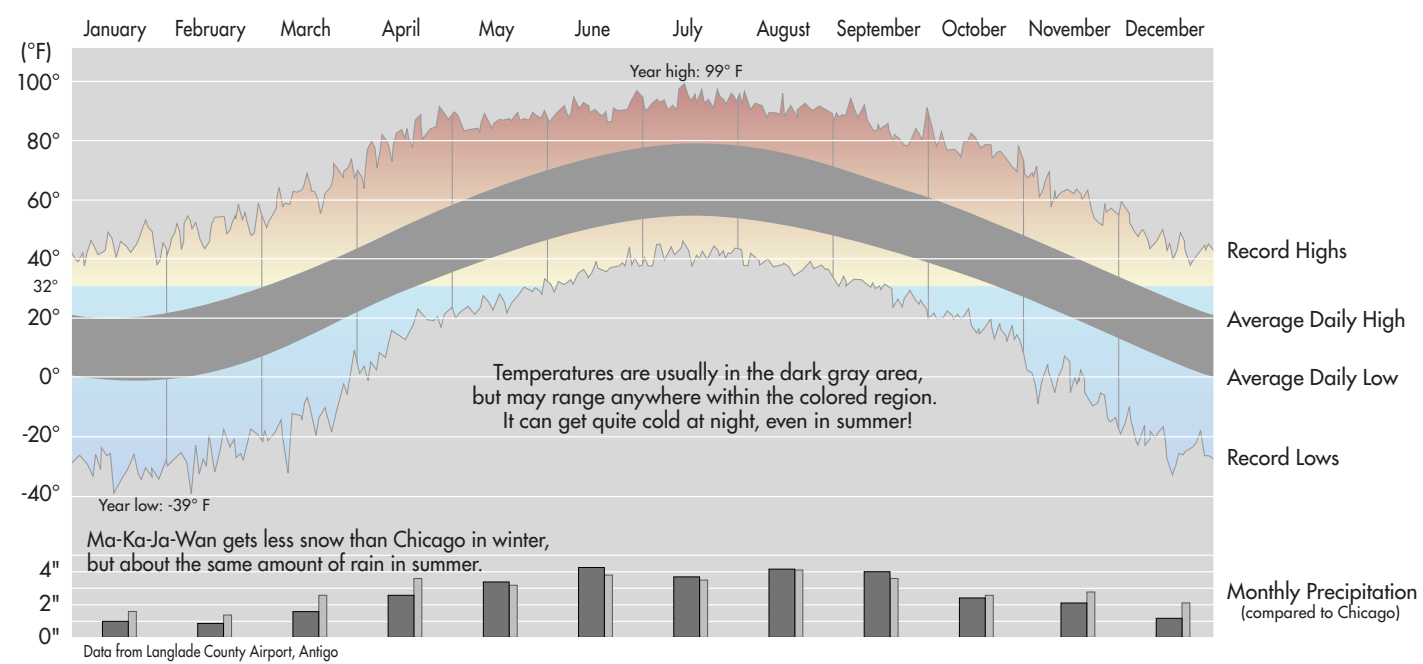

Ma-Ka-Ja-Wan Climate

normal temperature and precipitation by month

Ma-Ka-Ja-Wan

W6500 Spring Lake Road, Pearson, WI 54462
www.neic.org

TRAILS

- miles: 17.2 ● Boundary
- 4.1 ● Lost Lake
- 3.2 ● Killian
- 2.0 ○ Horseshoe Lake
- 1.7 ● Muskrat Lake
- 1.4 ● Twin Lake Trail
- 1.0 ● Northwoods

True North
Magnetic North 3°
Magnetic north was 3° west of true north in summer 2009, and is moving about 0.08° further west of north each year.