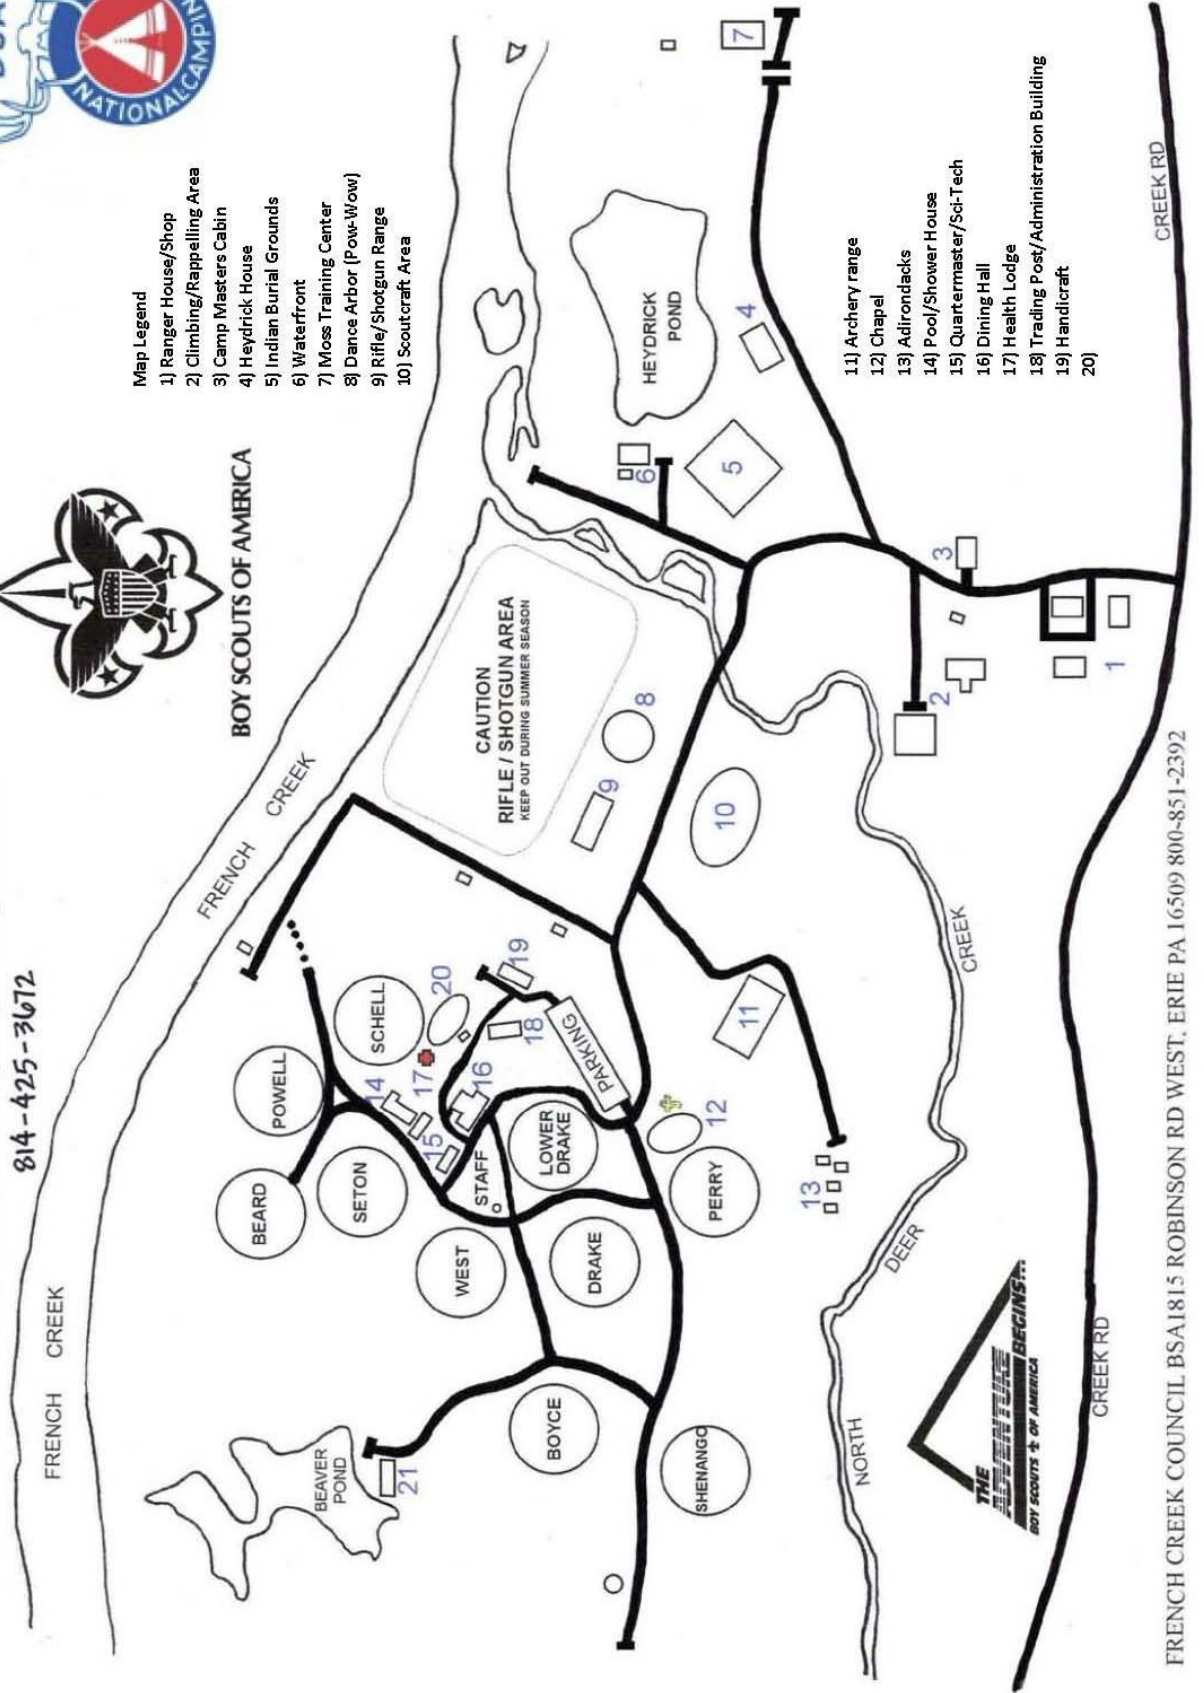

NOT TO SCALE

CUSTALOGA TOWN SCOUT RESERVATION

7 BOY SCOUT LANE, CARLTON, PA 16831
814-425-3672

- Map Legend
- 1) Ranger House/Shop
 - 2) Climbing/Rappelling Area
 - 3) Camp Masters Cabin
 - 4) Heydrick House
 - 5) Indian Burial Grounds
 - 6) Waterfront
 - 7) Moss Training Center
 - 8) Dance Arbor (Pow-Wow)
 - 9) Rifle/Shotgun Range
 - 10) Scoutcraft Area

- 11) Archery range
- 12) Chapel
- 13) Adirondacks
- 14) Pool/Shower House
- 15) Quartermaster/Sci-Tech
- 16) Dining Hall
- 17) Health Lodge
- 18) Trading Post/Administration Building
- 19) Handicraft
- 20)