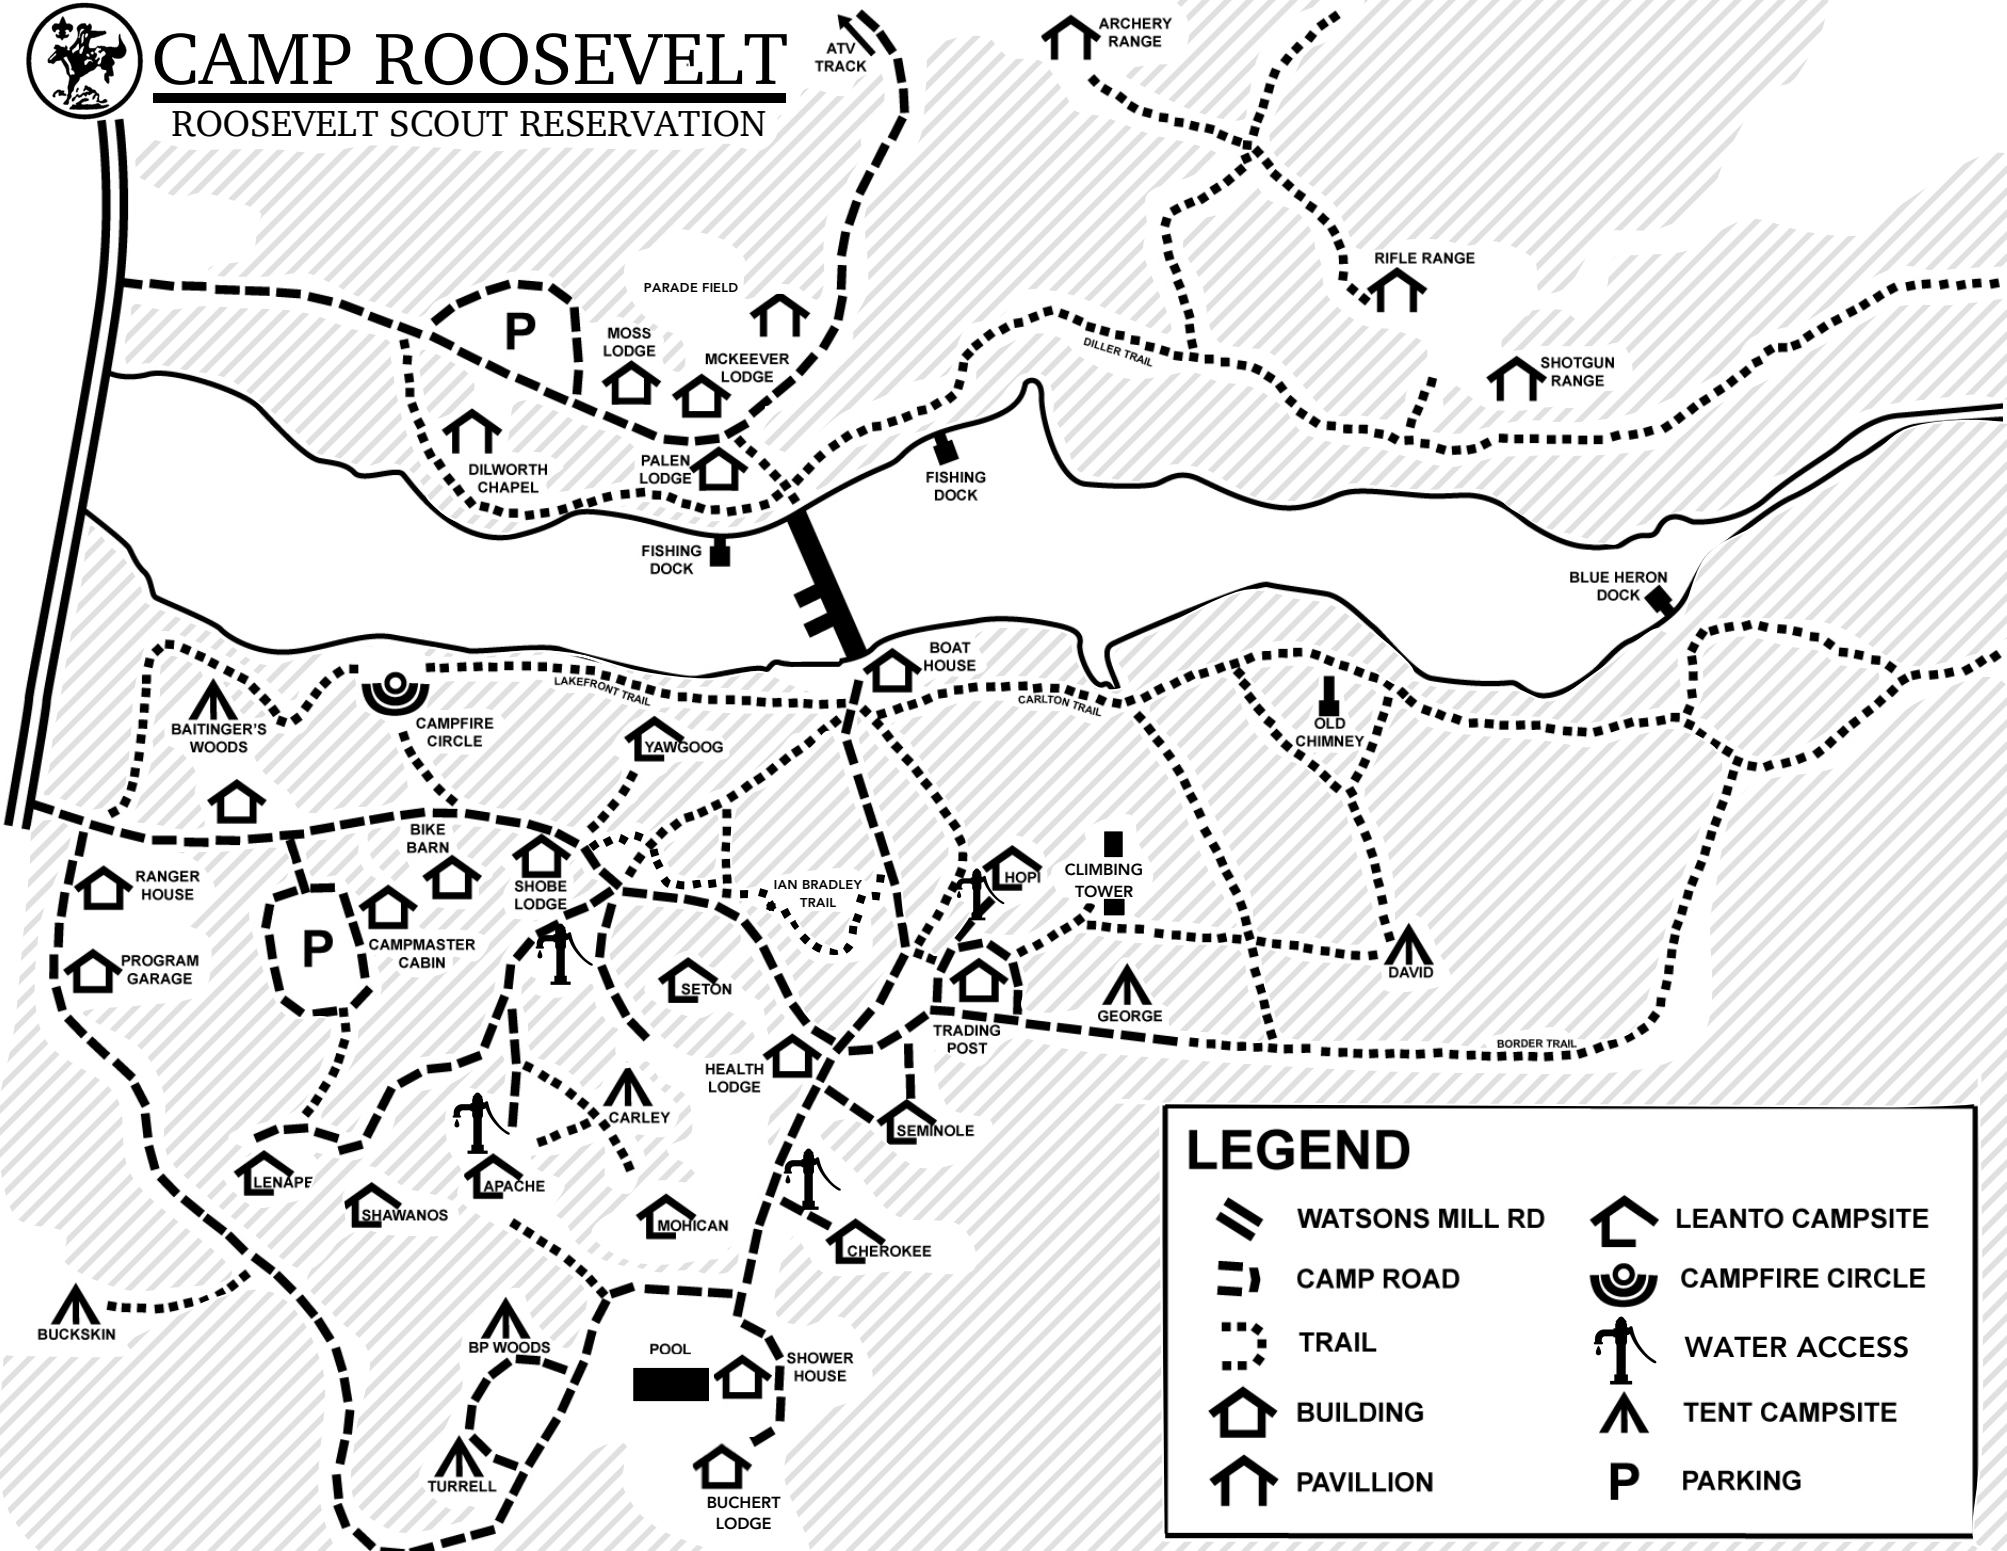

CAMP ROOSEVELT

ROOSEVELT SCOUT RESERVATION

LEGEND

	WATSONS MILL RD		LEANTO CAMPSITE
	CAMP ROAD		CAMPFIRE CIRCLE
	TRAIL		WATER ACCESS
	BUILDING		TENT CAMPSITE
	PAVILLION		PARKING